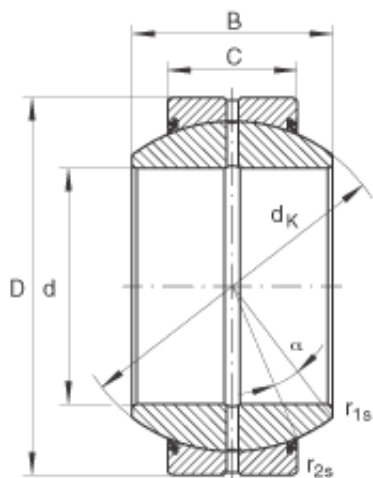

LINK BELT BEARING LTD

INA GE120-FO-2RS GERMANY Bearing 120X215X81

Bearing No. GE120-FO-2RS

Size	120x210x115 mm
Bore Diameter	120 mm
Outer Diameter	210 mm
Width	115 mm
C	70 mm
$D_{a \min}$	173 mm
$d_{a \max}$	138,4 mm
d_K	180 mm
$r_{1s \min}$	1 mm
$r_{2s \min}$	1 mm
alf (°)	16
Weight (kg)	15,1
C_r (N)	1070000
C_{0r} (N)	5360000
Category	Bearings
Inventory	0.0
Manufacturer Name	SCHAEFFLER GROUP
Minimum Buy Quantity	N/A
Weight / Kilogram	18.098
EAN	4012802038101
Product Group	B04264

GE120-FO-2RS Bearing 2D drawings and 3D CAD models