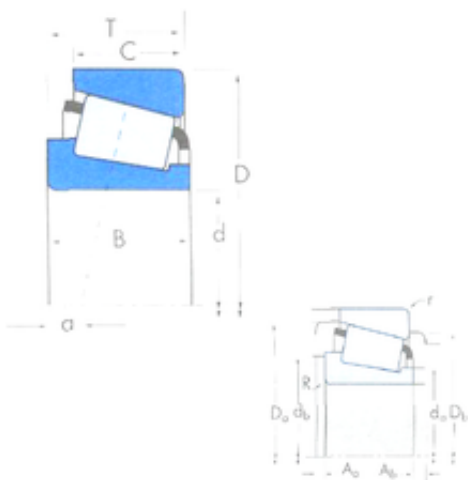

LINK BELT BEARING LTD

50,8 mm x 82,55 mm x 22,225 mm 50,8 mm x
82,55 mm x 22,225 mm TIMKEN
LM104949/LM104911 FRANCE Bearing
50.8*82.55*10.7975

Bearing No. LM104949/LM104911

Size	50.8x82.55x21.59 mm
Bore Diameter	50,8 mm
Outer Diameter	82,55 mm
Width	21,59 mm
d	50,8 mm
D	82,55 mm
T	21,59 mm
B	22,225 mm
C	16,51 mm
R	3,6 mm
r	1,3 mm
a -	5,8 mm
Da	78 mm
db	62 mm
da	56 mm
Db	75 mm
Aa	1,2 mm
Ab	2 mm
Weight	0,42 Kg
Basic static load rating (C0)	104 kN
Factor (G1)	38,8
Factor (G2)	19,3
Factor (Cg)	0,0201
Factor (K)	1,91

LM104949/LM104911 Bearing 2D drawings and 3D
CAD models

LINK BELT BEARING LTD

Basic dynamic load rating (C90)	19,5
Basic dynamic load rating (Ca90)	10,2
Basic dynamic load rating (C1)	75,2 kN
Calculation factor (e)	0,31